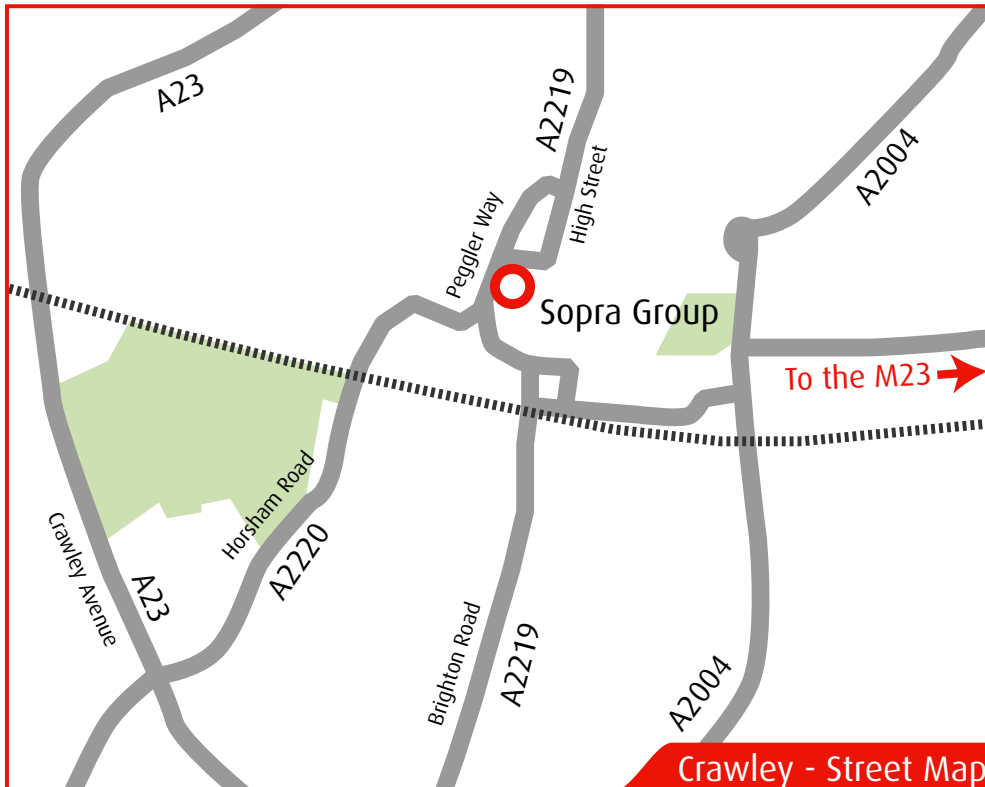

Crawley Office

Sopra Group
Shaw House
Pegler Way
Crawley
West Sussex
RH11 7AF
Tel: +44 (0) 1293 763 000

Crawley - Street Map

Crawley - Area Map