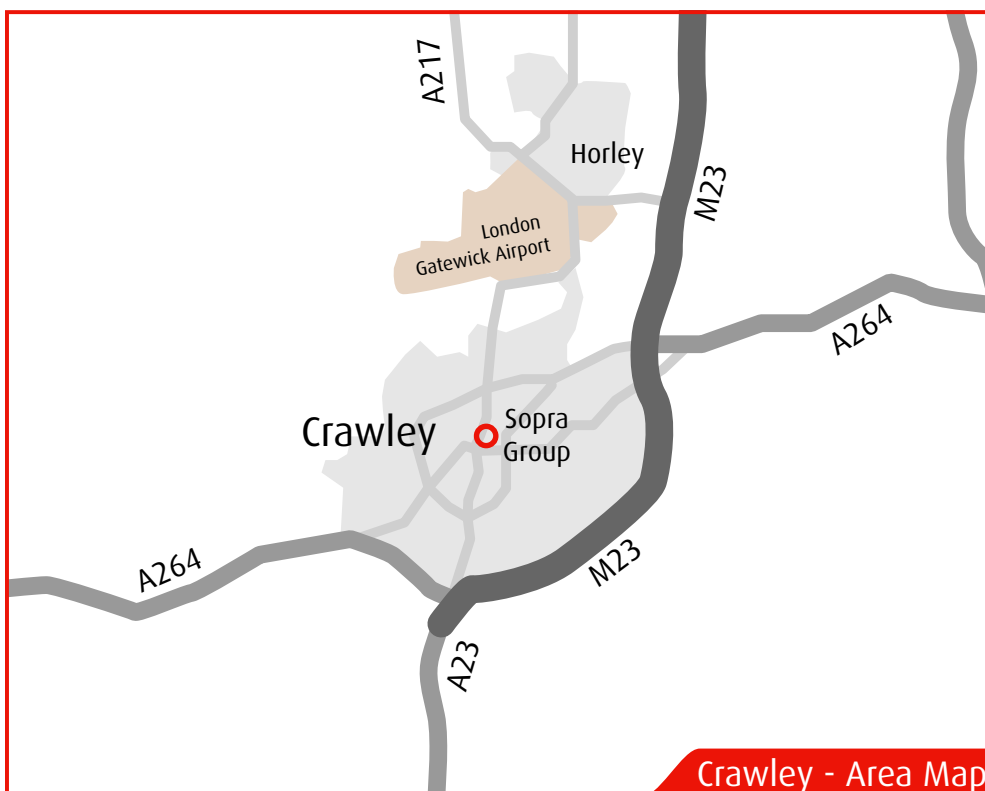

Crawley Office

Sopra Group
Shaw House
Pegler Way
Crawley
West Sussex
RH11 7AF
Tel: +44 (0) 1293 763 000

Crawley - Street Map

Crawley - Area Map